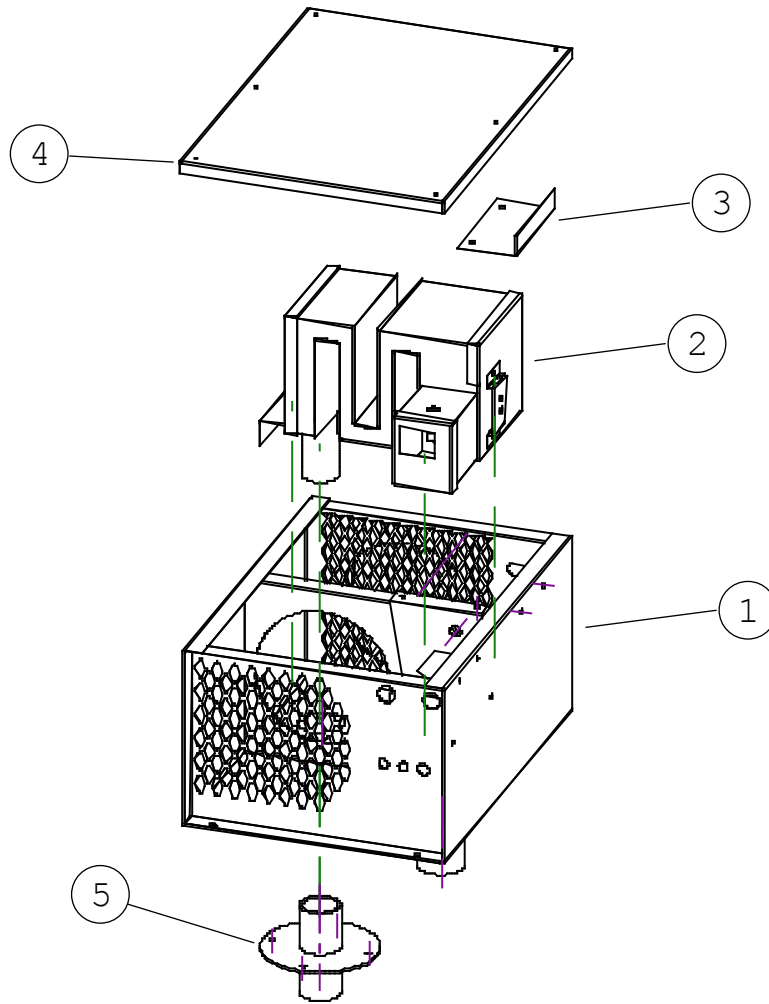

Form HC-P-R3  
Printed 2006

Ref #	Name	Part #	Ref #	Description
1	Heater Shell	HC-100	4	1/2" #10-24 Machine Screw
2	Combustion Chamber	HC-200	N/A	1/2" #8-32 SS Machine Screw
3	Comb. Chamber Mounting Bracket	HC-109		
4	Heater Cover	HC-101		
5	Exhaust Coupling	HC-110		

Ref #	Name	Part #	Ref #	Name	Part #
1	Electronic Ignition Module	HLC-913	7	Temperature Limit Switch	HC-414
2	Spark Probes	HLC-224	8	6A Circuit Breaker	HC-409
3	Relay Socket □	HLC-234	9	Red Indicator Light	HC-412
4	Timer Relay	HLC-235	10	Green Indicatory Light	HC-411
5	Gas Valve	HLC-229	11	Toggle Switch □	HC-401
6	Std Automotive Relay	HLC-230			
	Automotive Relay w/Dual	HC-415			
	□ Contacts				