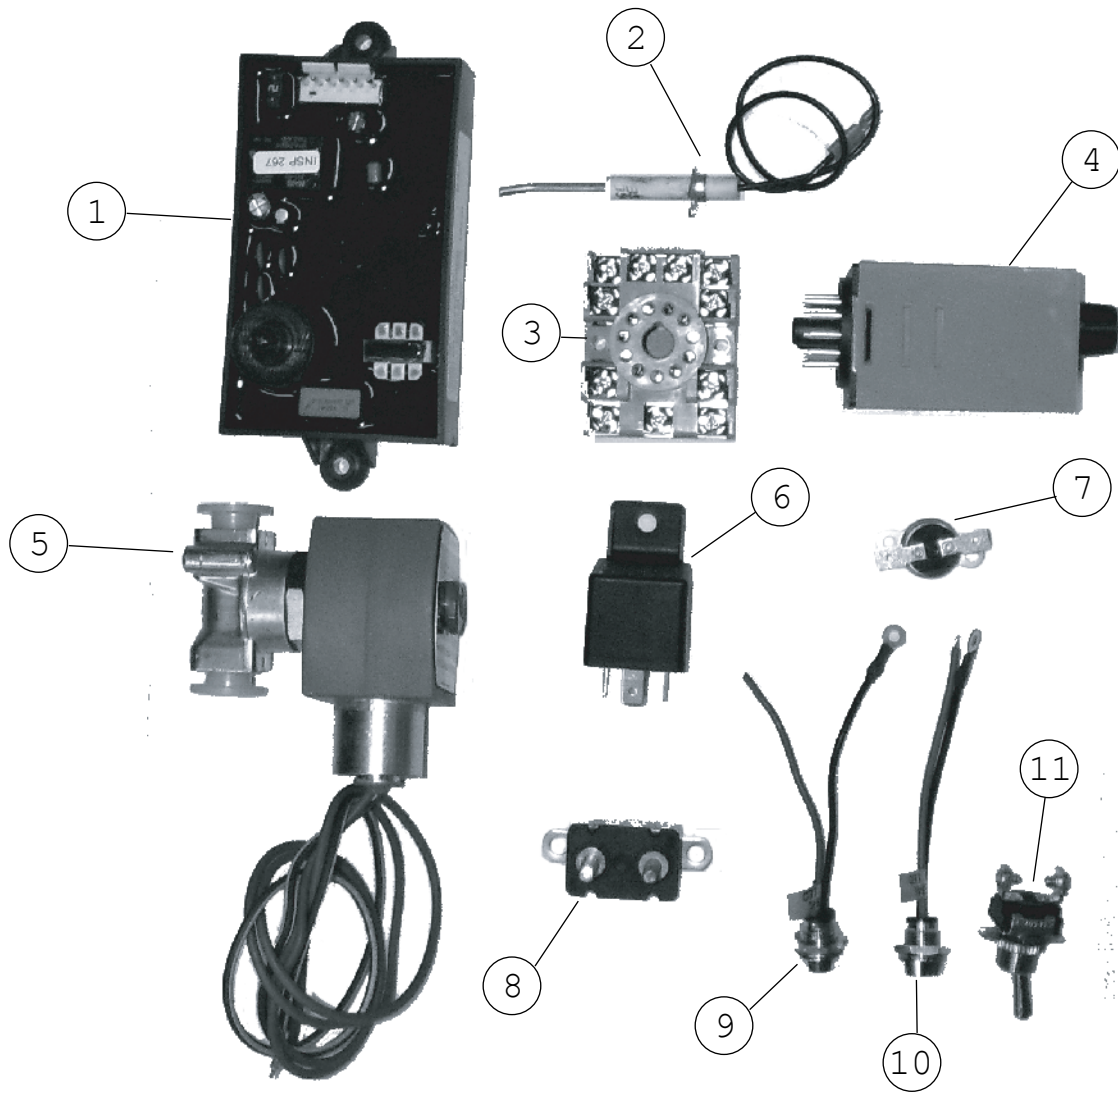

Form HC-P-R3  
Printed 2006

Ref #	Name	Part #	Ref #	Description
1	Heater Shell	HC-100	4	1/2" #10-24 Machine Screw
2	Combustion Chamber	HC-200	N/A	1/2" #8-32 SS Machine Screw
3	Comb. Chamber Mounting Bracket	HC-109		
4	Heater Cover	HC-101		
5	Exhaust Coupling	HC-110		

Ref #	Name	Part #	Ref #	Name	Part #
1	Electronic Ignition Module	HLC-913	7	Temperature Limit Switch	HC-414
2	Spark Probes	HLC-224	8	6A Circuit Breaker	HC-409
3	Relay Socket □	HLC-234	9	Red Indicator Light	HC-412
4	Timer Relay	HLC-235	10	Green Indicatory Light	HC-411
5	Gas Valve	HLC-229	11	Toggle Switch □	HC-401
6	Std Automotive Relay	HLC-230			
	Automotive Relay w/Dual	HC-415			
	□ Contacts				