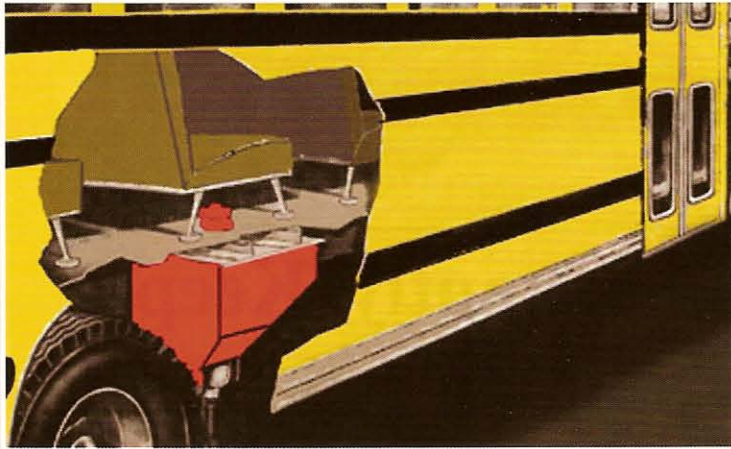

ELSTON TRACTION SANDERS

ELSTON Traction Sanders are custom built to OEM specifications. The unit is wired to a convenient momentary dash switch for "grit on demand", without waste. Save wear and tear on drive train components by avoiding the need for "rocking". You'll drive with greater confidence in any condition.

OTHER APPLICATIONS:
EMERGENCY VEHICLES
TRANSIT BUSES & VANS
TRUCK-TRACTORS
SWITCHING YARD TRACTORS

ELSTON MANUFACTURING INC.