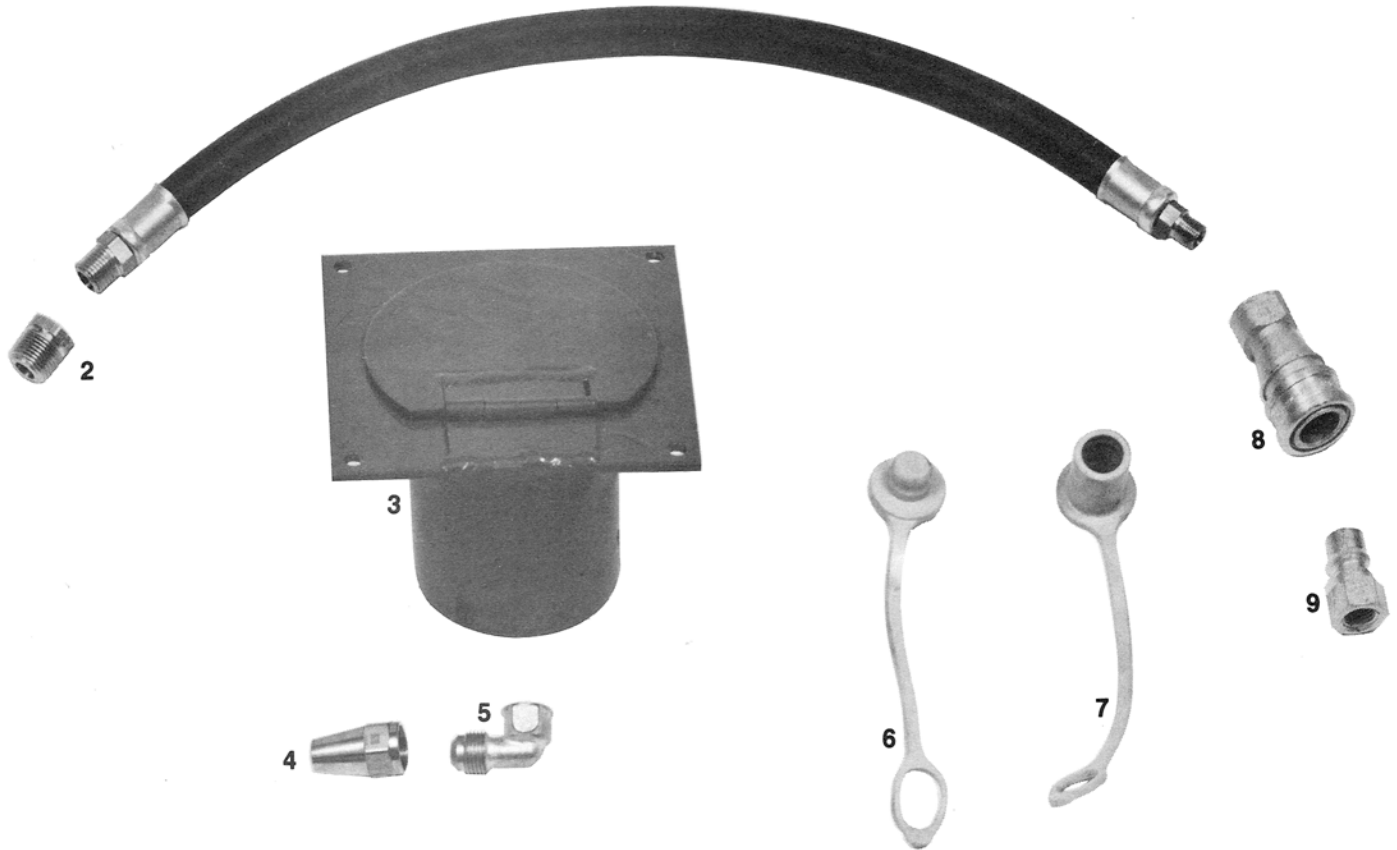

# X-810 Portable Kit

Photo No.	Part No.	No. Used	Description
1	10-122	1	1/8 M x 1/4 F Pigtail—18"
2	10-96	1	1/8 F x 3/8 M Adaptor
3	10-51	1	Body
4	10-23	1	3/8 Flare Nut
5	10-58	1	1/4 F x 3/8 FL Elbow
6	10-783	1	Quick Release Plug
7	10-784	1	Quick Release Cap
	10-141	1	1/4" Street Ell (not shown)
8	10-785	1	Quick Release F Fitting
9	10-786	1	Quick Release M Fitting
	10-762	1	Quick Disconnect Assembly (includes Nos. 6, 7, 8 & 9 above)